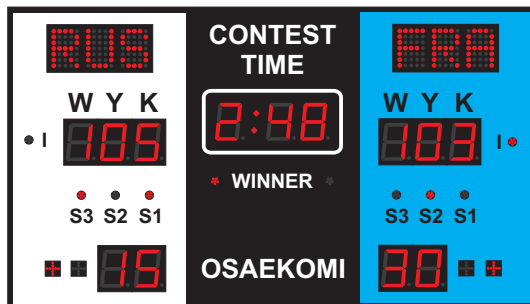

## Model D-BVJ

- *Dimensions:* 1200 x 800 x 70 mm
- *Weight:* 20 kg
- *Score digits:* Super bright LED numerals 100 mm high
- *Osaekomi:* Super bright LED numerals 100 mm high
- *Penalties & Winner:* 20 mm diode cluster
- *Power supply:* 110-220 VAC - 50Hz

### SHOWS:

- Score (Wazari, Yuko, Koka) display in whole numbers.
- Contest Time.
- Winner indicator lights.
- Penalty indicator lights (Keykoka, Cuji, Sido).
- Ipon indicator lights.

## Model D-BVJ-CT

- *Dimensions:* 1400 x 800 x 70 mm
- *Weight:* 25 kg
- *Score digits:* Super bright LED numerals 100 mm high
- *Osaekomi:* Super bright LED numerals 100 mm high
- *Penalties & Winner:* 20 mm diode cluster
- *Power supply:* 110-220 VAC - 50Hz

## Model D-BVJ-T

- *Dimensions:* 1800 x 900 x 70 cm
- *Weight:* 40kg
- *Score digits:* Super bright LED numerals 100 mm high.
- *Osaekomi:* Super bright LED numerals 100 mm high.
- *Penalties & Winner:* 20 mm diode cluster
- *Power supply:* 110-220 VAC - 50Hz