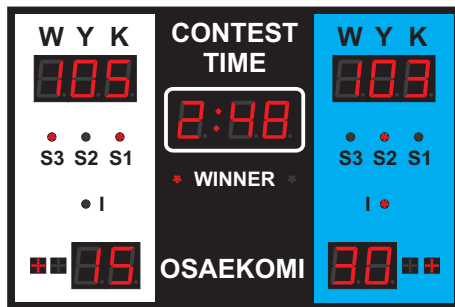

## Model D-BVJ

- *Dimensions:* 1200 x 800 x 70 mm
- *Weight:* 20 kg
- *Score digits:* Super bright LED numerals 100 mm high
- *Osaekomi:* Super bright LED numerals 100 mm high
- *Penalties & Winner:* 20 mm diode cluster
- *Power supply:* 110-220 VAC - 50Hz

### SHOWS:

- Score (Wazari, Yuko, Koka) display in whole numbers.
- Contest Time.
- Winner indicator lights.
- Penalty indicator lights (Keykoka, Cuji, Sido).
- Ipon indicator lights.

## Model D-BVJ-CT

- *Dimensions:* 1400 x 800 x 70 mm
- *Weight:* 25 kg
- *Score digits:* Super bright LED numerals 100 mm high
- *Osaekomi:* Super bright LED numerals 100 mm high
- *Penalties & Winner:* 20 mm diode cluster
- *Power supply:* 110-220 VAC - 50Hz

## Model D-BVJ-T

- *Dimensions:* 1800 x 900 x 70 cm
- *Weight:* 40kg
- *Score digits:* Super bright LED numerals 100 mm high.
- *Osaekomi:* Super bright LED numerals 100 mm high.
- *Penalties & Winner:* 20 mm diode cluster
- *Power supply:* 110-220 VAC - 50Hz