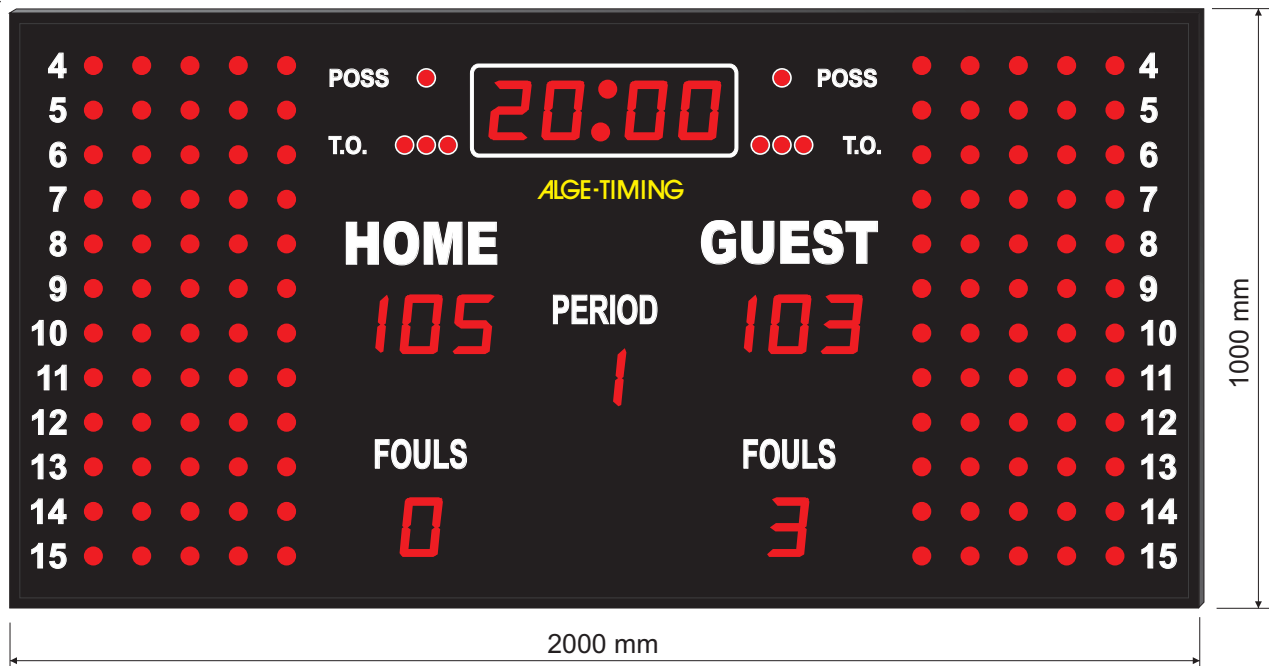

70 mm

### Score Board Facts:

- Small universal scoreboard for indoor use
- LEDs in red color with white captions
- Running time: 99:59 minutes up/down (10 cm red digits). Last minute of play will run down in 1/10 seconds
- Day time (real clock) can be displayed on the "running time" section of the scoreboard
- Score: 0 to 199 each side (10 cm red digits)
- Period: 0 to 9 (10 cm red digits)
- Ball possession: 1 cm diameter LED each side
- Time out: 3 x 1 cm diameter LED each side
- Team fouls: 0 to 9 (10 cm red digits)
- Personal fouls: 60 x 1 cm diameter LED each side
- Interval horn 0 to 9 seconds
- Horn
- Power supply: 110/220VAC-50/60Hz
- Dimensions: 2000 x 1000 x 70 mm
- Weight: about 35 kg

### Terminal:

CKN micro controller based command console with LCD data display, integrated keyboard and built-in beeper for confirmation of key-contact. The terminal will memorise the data of the board in case of power failure (no batteries are necessary). The time of day can be shown on the Score Board when it is not in use for a game.