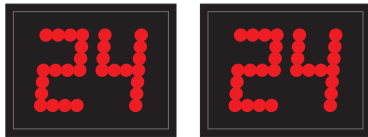

Shot Clock - Model D-SC

- This Shot Clock works only in combination with the ALGE Multisport Scoreboards.
- A horn signal at main scoreboard automatically sounds when the shot timer reaches zero
- Displays 'Time-out' time
- Additional power supply is not required
- All modularized design, simple replacement
- Protected digits with metal frame - protective covers not needed

Model SC20

Model SC 20

- Dimensions: 450 x 350 x 70 mm
- Weight: 3 kg
- Shot Clock: 0 - 99 seconds (20 cm red digits)

Model SC25

Model SC 25

- Dimensions: 600 x 500 x 70 mm
- Weight: 10 kg
- Game time display: 99:59 minutes (14 cm green digits)
- Shot Clock: 0 - 99 seconds (20 cm red digits)
- 8 cm red LED cluster which lights up when horn signal sounds

Model SC25F

Model SC 25F

- Dimensions: 750 x 600 x 70 mm
- Weight: 12 kg
- Game time display: 99:59 minutes (14 cm green digits)
- Shot Clock: 0 - 99 seconds (25 cm red digits)
- 8 cm red LED cluster which lights up when horn signal sounds