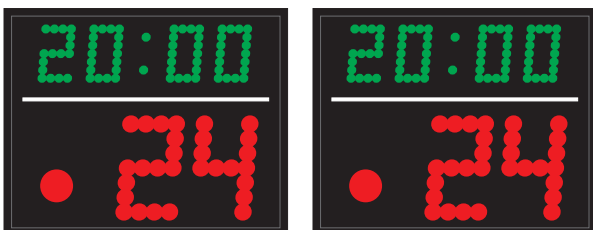

Shot Clock - Model D-SC

- This Shot Clock works only in combination with the ALGE Multisport Scoreboards.
- A horn signal at main scoreboard automatically sounds when the shot timer reaches zero
- Displays 'Time-out' time
- Additional power supply is not required
- All modularized design, simple replacement
- Protected digits with metal frame - protective covers not needed

Model SC20

Model SC 20

- Dimensions: 450 x 350 x 70 mm
- Weight: 3 kg
- Shot Clock: 0 - 99 seconds (20 cm red digits)

Model SC25

Model SC 25

- Dimensions: 600 x 500 x 70 mm
- Weight: 10 kg
- Game time display: 99:59 minutes (14 cm green digits)
- Shot Clock: 0 - 99 seconds (20 cm red digits)
- 8 cm red LED cluster which lights up when horn signal sounds

Model SC25F

Model SC 25F

- Dimensions: 750 x 600 x 70 mm
- Weight: 12 kg
- Game time display: 99:59 minutes (14 cm green digits)
- Shot Clock: 0 - 99 seconds (25 cm red digits)
- 8 cm red LED cluster which lights up when horn signal sounds