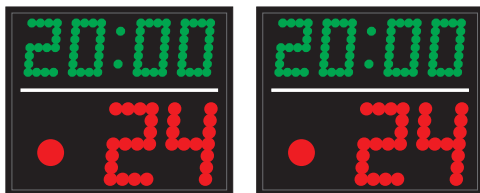

Shot Clock - Model D-SC

- This Shot Clock works only in combination with the ALGE Multisport Scoreboards.
- A horn signal at main scoreboard automatically sounds when the shot timer reaches zero
- Displays 'Time-out' time
- Additional power supply is not required
- All modularized design, simple replacement
- Protected digits with metal frame - protective covers not needed

Model SC20

Model SC 20

- Dimensions: 450 x 350 x 70 mm
- Weight: 3 kg
- Shot Clock: 0 - 99 seconds (20 cm red digits)

Model SC25

Model SC 25

- Dimensions: 600 x 500 x 70 mm
- Weight: 10 kg
- Game time display: 99:59 minutes (14 cm green digits)
- Shot Clock: 0 - 99 seconds (20 cm red digits)
- 8 cm red LED cluster which lights up when horn signal sounds

Model SC25F

Model SC 25F

- Dimensions: 750 x 600 x 70 mm
- Weight: 12 kg
- Game time display: 99:59 minutes (14 cm green digits)
- Shot Clock: 0 - 99 seconds (25 cm red digits)
- 8 cm red LED cluster which lights up when horn signal sounds