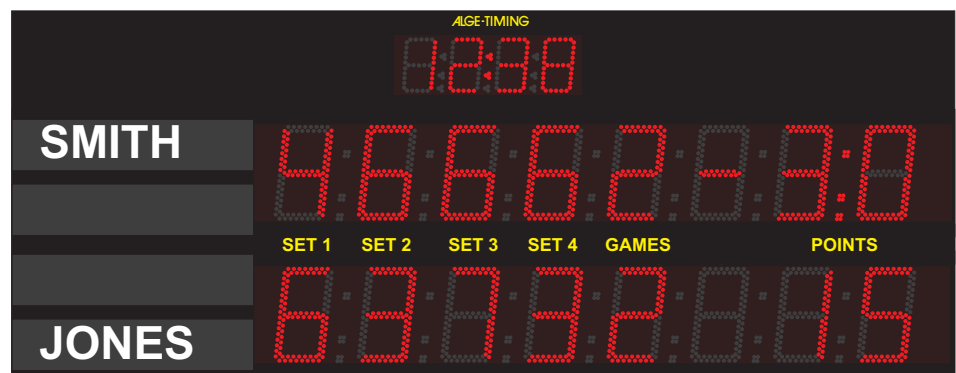

Figure Height: 15 cm
max. Readability: about 70 m
Score: 3 set

Tennis Score Board D-TA625:

Figure Height: 25 cm
max. Readability: about 120 m
Score: 3 set

Tennis Score Board D-TA645:

Figure Height: 45 cm
max. Readability: about 200 m
Score: 3 set

Tennis Score Board D-TA815:

Figure Height: 15 cm
max. Readability: about 70 m
Score: 5 set

Tennis Score Board D-TA825:

Figure Height: 25 cm
max. Readability: about 120 m
Score: 5 set

Tennis Score Board D-TA845:

Figure Height: 45 cm
max. Readability: about 200 m
Score: 5 set

Tennis Score Board D-TA815-T415:

Figure Height: 15 cm
max. Readability: about 70 m
Score: 5 set
Time of Day: hours and minutes

Tennis Score Board D-TA825-T414:

Figure Height: 25 cm
max. Readability: about 120 m
Score: 5 set
Time of Day: hours and minutes with 15 cm figures

It is possible to write the players names with magnetic letter sets. Magnetic letter sets are available optional!