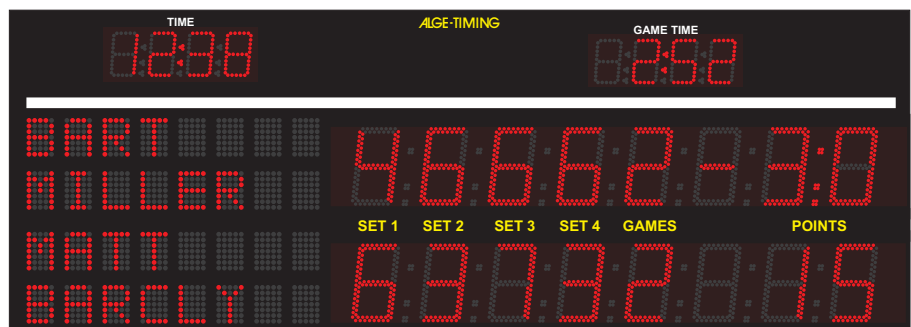

Figure Height: 25 cm
 max. Readability: about 120 m
 Score: 5 set
 Time of Day: hours and minutes
 with 15 cm figures

Tennis Score Board D-TA815-2xT415-T

Figure Height: 15 cm
 max. Readability: about 70 m
 Score: 5 set
 Time of Day: hours and minutes
 Game Time: hours and minutes

Tennis Score Board D-TA825-2xT415-T

Figure Height: 25 cm
 max. Readability: about 120 m
 Score: 5 set
 Time of Day: hours and minutes
 with 15 cm figures
 Game Time: hours and minutes
 with 15 cm figures