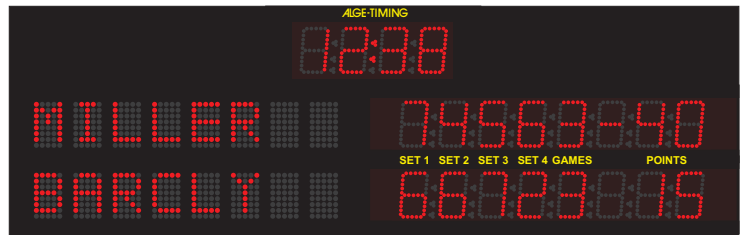

Figure Height: 25 cm
max. Readability: about 120 m
Score: 5 set
Time of Day: hours and minutes with 15 cm figures

It is possible to write the players names with magnetic letter sets. Magnetic letter sets are available optional!

Tennis Score Board with an Alphanumeric LED Field

Tennis Score Board D-TA815-T415-T

Figure Height: 15 cm
 max. Readability: about 70 m
 Score: 5 set
 Time of Day: hours and minutes

Tennis Score Board D-TA825-T415-T