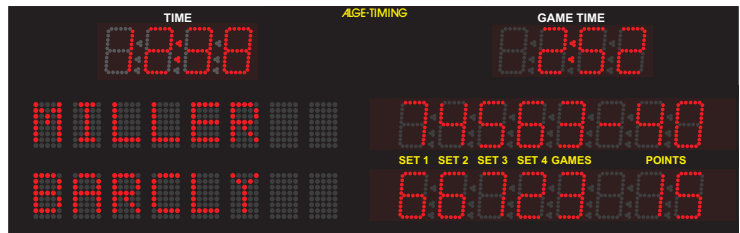

Figure Height: 25 cm
max. Readability: about 120 m
Score: 5 set
Time of Day: hours and minutes with 15 cm figures

It is possible to write the players names with magnetic letter sets. Magnetic letter sets are available optional!

Tennis Score Board with an Alphanumeric LED Field

Tennis Score Board D-TA815-T415-T

Figure Height: 15 cm
 max. Readability: about 70 m
 Score: 5 set
 Time of Day: hours and minutes

Tennis Score Board D-TA825-T415-T

Figure Height: 25 cm
 max. Readability: about 120 m
 Score: 5 set
 Time of Day: hours and minutes
 with 15 cm figures

Tennis Score Board D-TA815-2xT415-T

Figure Height: 15 cm
 max. Readability: about 70 m
 Score: 5 set
 Time of Day: hours and minutes
 Game Time: hours and minutes

Tennis Score Board D-TA825-2xT415-T

Figure Height: 25 cm
 max. Readability: about 120 m
 Score: 5 set
 Time of Day: hours and minutes
 with 15 cm figures
 Game Time: hours and minutes
 with 15 cm figures