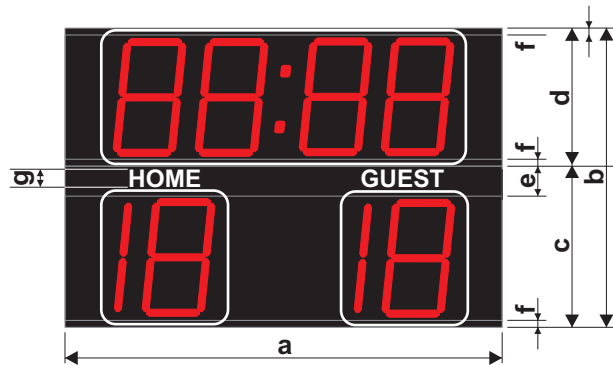

FOOTBALL

Display Boards

with LED digit

Dimensions of FB3-19 models:

Model	D-LINE300-0-4-E2	D-LINE300-0-2+2x19-E1	D-LINE300-0-6-E2-T	D-LINE300-0-4+2x19-E1	D-LINE300-0-8A-E2	D-LINE300-0-6+2x19-E1	D-LINE450-0-4-E2	D-LINE450-0-2+2x19-E1	D-LINE450-0-6-E2-T	D-LINE450-0-4+2x19-E1	D-LINE450-0-8A-E2	D-LINE450-0-6+2x19-E1	D-LINE600-0-4-E2	D-LINE600-0-2+2x19-E1	D-LINE600-0-6-E2-T	D-LINE600-0-4+2x19-E1	D-LINE600-0-8A-E2	D-LINE600-0-6+2x19-E1
Figure Height mm	for all models 300 mm					for all models 450 mm					for all models 600 mm							
Length (a) in mm	1800	1800	2850	2850	3500	3500	2500	2500	3800	3800	4100	4100	3300	3300	4200	4200	5100	5100
Height (b) in mm	550	550	550	550	550	550	800	800	800	800	800	800	1100	1100	1100	1100	1100	1100
Depth in mm	for all models 70 mm					for all models 70 mm					for all models 70 mm							
Caption Height	for all models 80 mm					for all models 130 mm					for all models 180 mm							

Dimensions of FB3-19 models:

Modell	FB3-19-300 one piece	FB3-19-450 two pieces	FB3-19-600/450 two pieces	FB3-19-600 two pieces	FB3-19-1000 two pieces	FB3-19-1500 two pieces	FB3-19-A-300 one piece	FB3-19-A-450 two pieces	FB3-19-A-600 two pieces
Figure Height of Time in mm	300	450	450	600	1000	1500	300	450	600
Figure Height of Score in mm	300	450	600	600	1000	1500	300	450	600
Length (a) in mm	1200	1900	2000	2490	3800	5200	1900	2490	3400
Height (b) in mm	850	1400	1600	1800	2700	4000	850	1400	1800
Depth in mm	70	70	70	70	70	70	70	70	70
Time Modul Height (c) in mm		600	600	800	1200	1800		600	800
Score Module Height (d) in mm		800	1000	1000	1500	2200		800	1000
Caption Overlap (c) in mm	60	240	280	280	360	460	60	240	280
Top- / Bottom Overlap (e) in mm	40	40	40	40	60	60	40	40	40
Caption Height (g) in mm	50	150	200	200	300	400	50	150	200
Suitable Matrix Display Board 1 line, 7 pixel height D-RTNM	P3-7x56	P4-7x80	P4-7x88	P4-7x104	P7-7x96	P7-7x128	P3-7x56	P4-7x80	P4-7x104
Suitable Matrix Display Board 1 line, 8 pixel height D-RTNM	P3-8x56	P4-8x80	P4-8x88	P4-8x104	P7-8x96	P7-8x128	P3-8x56	P4-8x80	P4-8x104