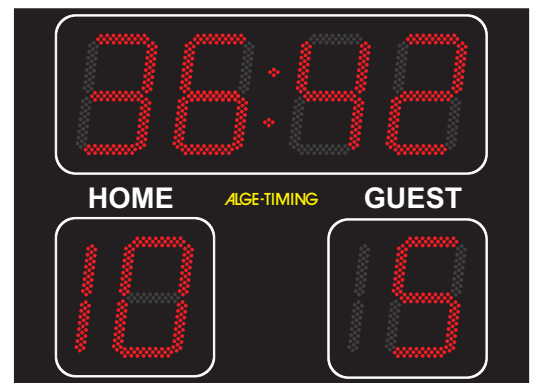

D-FP3-19-600/450

Figure height time: 450 mm
Figure height goals: 600 mm
Time: 4 digit in minutes and seconds
Score: each team from 0 to 19
Dimensions: 2000 x 1600 x 70 mm

D-FP3-19-600

Figure height 600 mm
Time: 4 digit in minutes and seconds
Score: each team from 0 to 19
Dimensions: 2490 x 1800 x 70 mm

D-FP3-19-A-600

Figure height 600 mm
Time 6 digit in minutes, seconds and 1/100, suitable for track and field athletics
Score: each team from 0 to 19
Dimensions: 3400 x 1800 x 70 mm

D-FP3-19-1000

Figure height 1000 mm
Time: 4 digit in minutes and seconds
Score: each team from 0 to 19
Dimensions: 3800 x 2700 x 70 mm

D-FP3-19-1500

Figure height 1500 mm
Time: 4 digit in minutes and seconds
Score: each team from 0 to 19
Dimensions: 5200 x 4000 x 70 mm

Example: D-FP3-19-450

Example: D-FP3-19-A-450

Example: D-FP3-19-A-450 with D-RTNM Martix