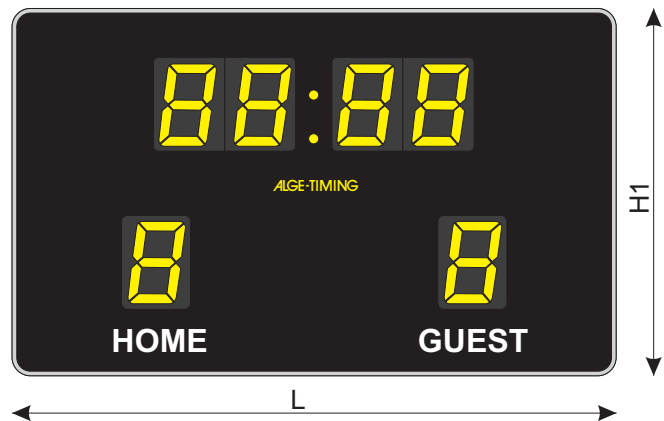

Dimensions

Type	Length L (mm)	Height H1 (mm)	Height H2 (mm)	Depth T (mm)	Weight (kg)
FA425	1493	475	393	110	21
FA625	1953	475	393	110	28
FA445	2490	824	664	140	60
FA645	3290	824	664	140	80
FB645	3322	2022	xxx	130	100
FB845	3322	2022	xxx	130	100
FL845	3322	2022	xxx	130	100
FL045	3322	2022	xxx	130	140