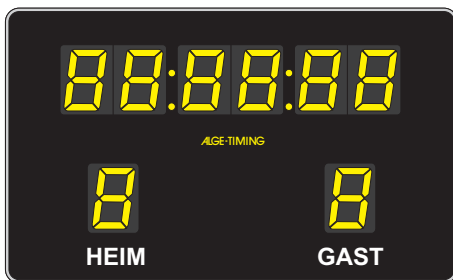

FOOTBALL

Display Boards

with Electromagnetic 7-Segment Digits

- Complete systems consists of control device ALGE-Timy and display board with integrated power supply
- Electromagnetic seven segment display with 45 cm figure height (readability up to 160 m) in bright yellow guarantee best visibility also in direct sunlight
- Display of goals and match time (different configuration according to type)
- Simple handling by menu navigation
- Type FA6XX, FB and FL can be switched to daytime display
- Simple installation, 4-wire connection of radio (surcharge) between display board and input device Timy
- ALGE display boards have proved their worth in large quantities and under tough conditions

FL845

FL045

Control Device Timy

Control device for football display board with the following features:

- Display of daytime (not type FA625 and FA645)
- Counts match time up or down
- Display of goals
- Timeout is possible (stoppage of match time)
- Display, that simulates the display board (display board can be controlled without sight at the board itself)
- Connection to display board by cable or radio (optional)