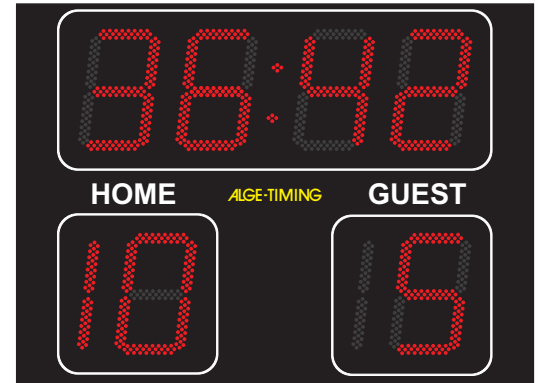

A large variety of LED and electromagnetic football display boards are available. The football display boards can be used in small gymnasiums or large football stadiums. ALGE-TIMING offers display boards with figures heights of 30, 45, 60, 100 and 150 cm.

The red LED can be perfectly seen at all conditions. The brightness is adjusted to the surrounding light, i.e. with direct sunlight the LED are bright and at night the brightness is reduced.

The electromagnetic display boards always dispose of a good contrast and can be well seen at any weather. At night an illumination is required (e.g. floodlight).

Football Display Boards D-LINE:

The models of this display board are available with figures heights of 300, 450, 600, 1000 and 1500 mm. In the following model description XXX stands for the variable figure height.