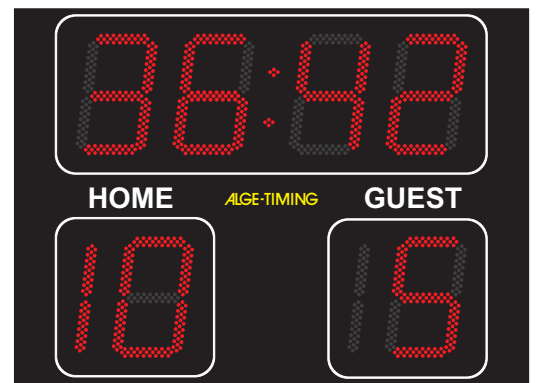

D-FB3-19-600/450

Figure height time: 450 mm
Figure height goals: 600 mm
Time: 4 digit in minutes and seconds
Score: each team from 0 to 19
Dimensions: 2000 x 1600 x 70 mm

D-FB3-19-600

Figure height 600 mm
Time: 4 digit in minutes and seconds
Score: each team from 0 to 19
Dimensions: 2490 x 1800 x 70 mm

D-FB3-19-A-600

Figure height 600 mm
Time 6 digit in minutes, seconds and 1/100, suitable for track and field athletics
Score: each team from 0 to 19
Dimensions: 3400 x 1800 x 70 mm

D-FB3-19-1000

Figure height 1000 mm
Time: 4 digit in minutes and seconds
Score: each team from 0 to 19
Dimensions: 3800 x 2700 x 70 mm

D-FB3-19-1500

Figure height 1500 mm
Time: 4 digit in minutes and seconds
Score: each team from 0 to 19
Dimensions: 5200 x 4000 x 70 mm

Example: D-FP3-19-450

Example: D-FP3-19-A-450

Example: D-FP3-19-A-450 with D-RTNM Martix