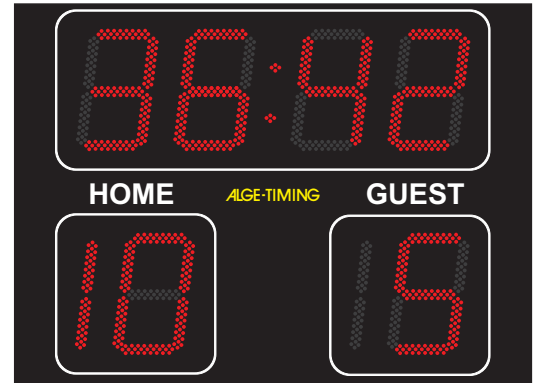

A large variety of LED and electromagnetic football display boards are available. The football display boards can be used in small gymnasiums or large football stadiums. ALGE-TIMING offers display boards with figures heights of 30, 45, 60, 100 and 150 cm.

The red LED can be perfectly seen at all conditions. The brightness is adjusted to the surrounding light, i.e. with direct sunlight the LED are bright and at night the brightness is reduced.

The electromagnetic display boards always dispose of a good contrast and can be well seen at any weather. At night an illumination is required (e.g. floodlight).

Football Display Boards D-LINE:

The models of this display board are available with figures heights of 300, 450, 600, 1000 and 1500 mm. In the following model description XXX stands for the variable figure height.