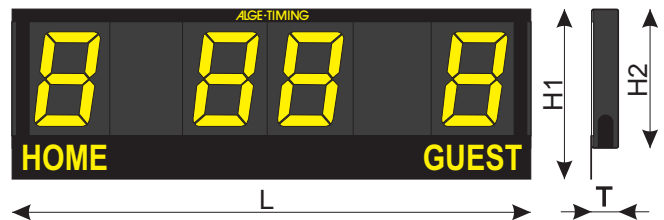

Dimensions

Type	Length L (mm)	Height H1 (mm)	Height H2 (mm)	Depth T (mm)	Weight (kg)
FA425	1493	475	393	110	21
FA625	1953	475	393	110	28
FA445	2490	824	664	140	60
FA645	3290	824	664	140	80
FB645	3322	2022	xxx	130	100
FB845	3322	2022	xxx	130	100
FL845	3322	2022	xxx	130	100
FL045	3322	2022	xxx	130	140