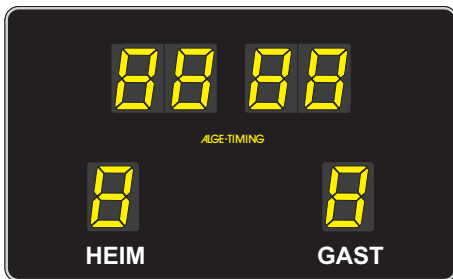

FOOTBALL

Display Boards

with Electromagnetic 7-Segment Digits

FB645

Control Device Timy

Control device for football display board with the following features:

- Display of daytime (not type FA625 and FA645)
- Counts match time up or down
- Display of goals
- Timeout is possible (stoppage of match time)
- Display, that simulates the display board (display board can be controlled without sight at the board itself)
- Connection to display board by cable or radio (optional)

Dimensions

Type	Length L (mm)	Height H1 (mm)	Height H2 (mm)	Depth T (mm)	Weight (kg)
FA425	1493	475	393	110	21
FA625	1953	475	393	110	28
FA445	2490	824	664	140	60
FA645	3290	824	664	140	80
FB645	3322	2022	xxx	130	100
FB845	3322	2022	xxx	130	100
FL845	3322	2022	xxx	130	100
FL045	3322	2022	xxx	130	140