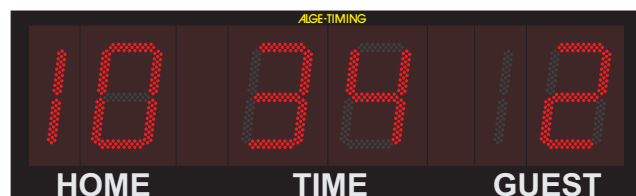

Football Display Boards D-LINE:

The models of this display board are available with figures heights of 300, 450, 600, 1000 and 1500 mm. In the following model description XXX stands for the variable figure height.

D-LINEXXX-O-4+2x19-E1

Time: 4 digits in minutes and seconds
Score: each team from 0 to 19

D-LINEXXX-O-8A-E2

Time: 6 digits in minutes, seconds and 1/100, also applicable for track and field athletics
Score: each team from 0 to 9

D-LINEXXX-O-6+2x19-E1

Time: 6 digits in minutes, seconds and 1/100, also applicable for track and field athletics
Score: each team from 0 to 19

Example: D-LINE450-O-2+2x19-E1

Example: D-LINE450-O-6-E2

Control for LED display boards: