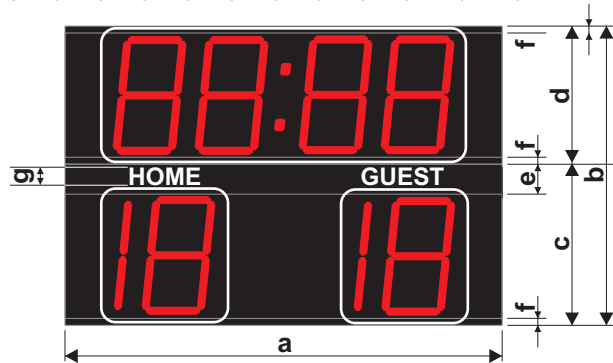

FOOTBALL

Display Boards

with LED digit

Dimensions of D-LINE models:

Model	D-LINE300-0-4-E2	D-LINE300-0-2+2x19-E1	D-LINE300-0-6-E2-T	D-LINE300-0-4+2x19-E1	D-LINE300-0-8A-E2	D-LINE300-0-6+2x19-E1	D-LINE450-0-4-E2	D-LINE450-0-2+2x19-E1	D-LINE450-0-6-E2-T	D-LINE450-0-4+2x19-E1	D-LINE450-0-8A-E2	D-LINE450-0-6+2x19-E1	D-LINE600-0-4-E2	D-LINE600-0-2+2x19-E1	D-LINE600-0-6-E2-T	D-LINE600-0-4+2x19-E1	D-LINE600-0-8A-E2	D-LINE600-0-6+2x19-E1	
Figure Height mm	for all models 300 mm					for all models 450 mm						for all models 600 mm							
Length (a) in mm	1800	1800	2850	2850	3500	3500	2500	2500	3800	3800	4100	4100	3300	3300	4200	4200	5100	5100	
Height (b) in mm	550	550	550	550	550	550	800	800	800	800	800	800	1100	1100	1100	1100	1100	1100	
Depth in mm	for all models 70 mm					for all models 70 mm						for all models 70 mm							
Caption Height in mm	for all models 80 mm					for all models 130 mm						for all models 180 mm							
Weight in kg	20	20	31	31	39	39	40	40	61	61	66	66	73	73	92	92	112	112	

Dimensions of FB3-19 models:

Modell	FB3-19-300 one piece	FB3-19-450 two pieces	FB3-19-600/450 two pieces	FB3-19-600 two pieces	FB3-19-1000 two pieces	FB3-19-1500 two pieces	FB3-19-A-300 one piece	FB3-19-A-450 two pieces	FB3-19-A-600 two pieces
Figure Height of Time in mm	300	450	450	600	1000	1500	300	450	600
Figure Height of Score in mm	300	450	600	600	1000	1500	300	450	600
Length (a) in mm	1200	1900	2000	2490	3800	5200	1900	2490	3400
Height (b) in mm	850	1400	1600	1800	2700	4000	850	1400	1800
Depth in mm	70	70	70	70	70	70	70	70	70
Time Modul Height (c) in mm		600	600	800	1200	1800		600	800
Score Module Height (d) in mm		800	1000	1000	1500	2200		800	1000
Caption Overlap (c) in mm	60	240	280	280	360	460	60	240	280
Top- / Bottom Overlap (e) in mm	40	40	40	40	60	60	40	40	40
Caption Height (g) in mm	50	150	200	200	300	400	50	150	200
Weight in kg	21	53	64	90	205	416	33	70	123
Suitable Matrix Display Board 1 line, 7 pixel height D-RTNM	P3-7x56	P4-7x80	P4-7x88	P4-7x104	P7-7x96	P7-7x128	P3-7x56	P4-7x80	P4-7x104
Suitable Matrix Display Board 1 line, 8 pixel height D-RTNM	P3-8x56	P4-8x80	P4-8x88	P4-8x104	P7-8x96	P7-8x128	P3-8x56	P4-8x80	P4-8x104