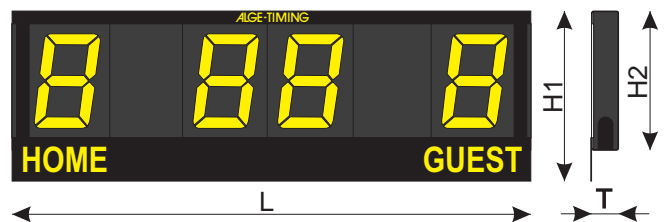

Dimensions

Type	Length L (mm)	Height H1 (mm)	Height H2 (mm)	Depth T (mm)	Weight (kg)
FA425	1493	475	393	110	21
FA625	1953	475	393	110	28
FA445	2490	824	664	140	60
FA645	3290	824	664	140	80
FB645	3322	2022	xxx	130	100
FB845	3322	2022	xxx	130	100
FL845	3322	2022	xxx	130	100
FL045	3322	2022	xxx	130	140