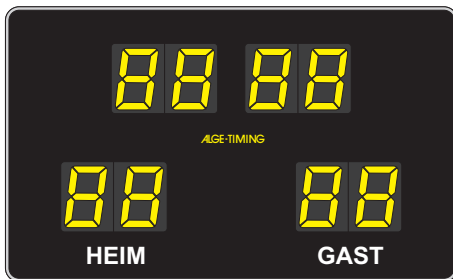

FOOTBALL

Display Boards

with Electromagnetic 7-Segment Digits

FB845

Control Device Timy

Control device for football display board with the following features:

- Display of daytime (not type FA625 and FA645)
- Counts match time up or down
- Display of goals
- Timeout is possible (stoppage of match time)
- Display, that simulates the display board (display board can be controlled without sight at the board itself)
- Connection to display board by cable or radio (optional)

Dimensions

Type	Length L (mm)	Height H1 (mm)	Height H2 (mm)	Depth T (mm)	Weight (kg)
FA425	1493	475	393	110	21
FA625	1953	475	393	110	28
FA445	2490	824	664	140	60
FA645	3290	824	664	140	80
FB645	3322	2022	xxx	130	100
FB845	3322	2022	xxx	130	100
FL845	3322	2022	xxx	130	100
FL045	3322	2022	xxx	130	140