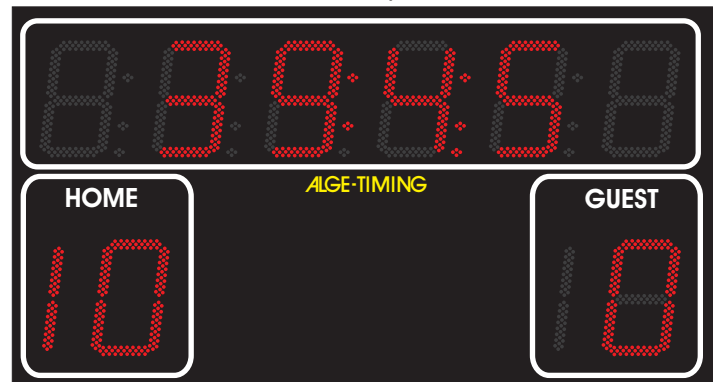

Example: D-FP3-19-A-450